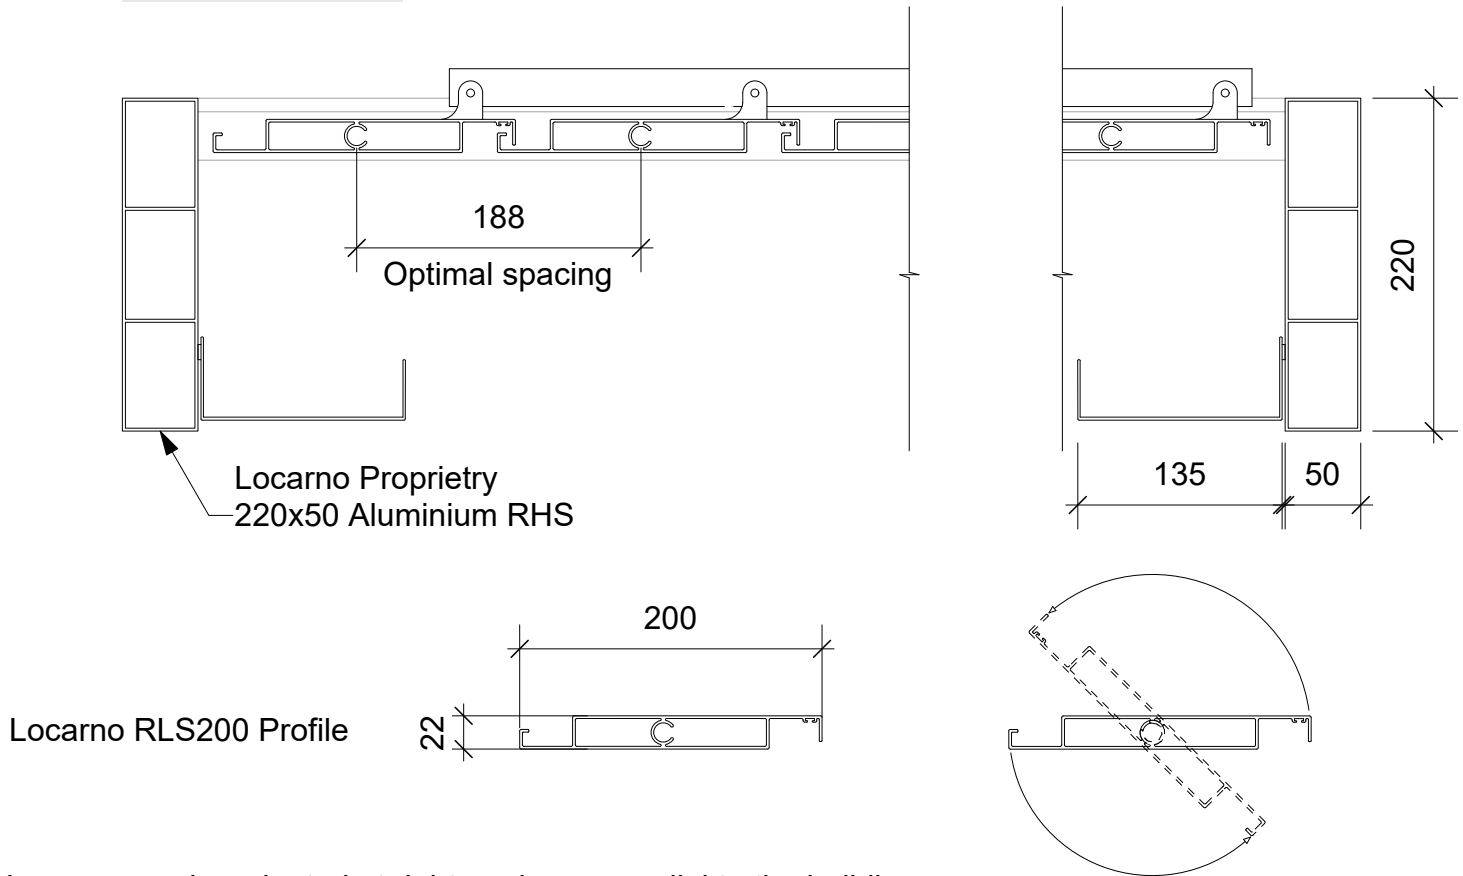

PIVOT SECTION RHS FRAME

SPAN SECTION

Louvres can be oriented at right angles or parallel to the building

TITLE	RLS200 - Technical Data	
VERSION	A	DATE MODIFIED: 10 Feb 2026
Technical specification subject to change without notice.		

09 525 2525
 info@locarno.co.nz
 locarno.co.nz
 (c) Locarno Louvres 2026

**PIVOT SECTION
PFC FRAME**

SPAN SECTION

Louvres can be oriented at right angles or parallel to the building

TITLE	RLS200 - Technical Data	
VERSION	A	DATE MODIFIED: 10 Feb 2026
Technical specification subject to change without notice.		