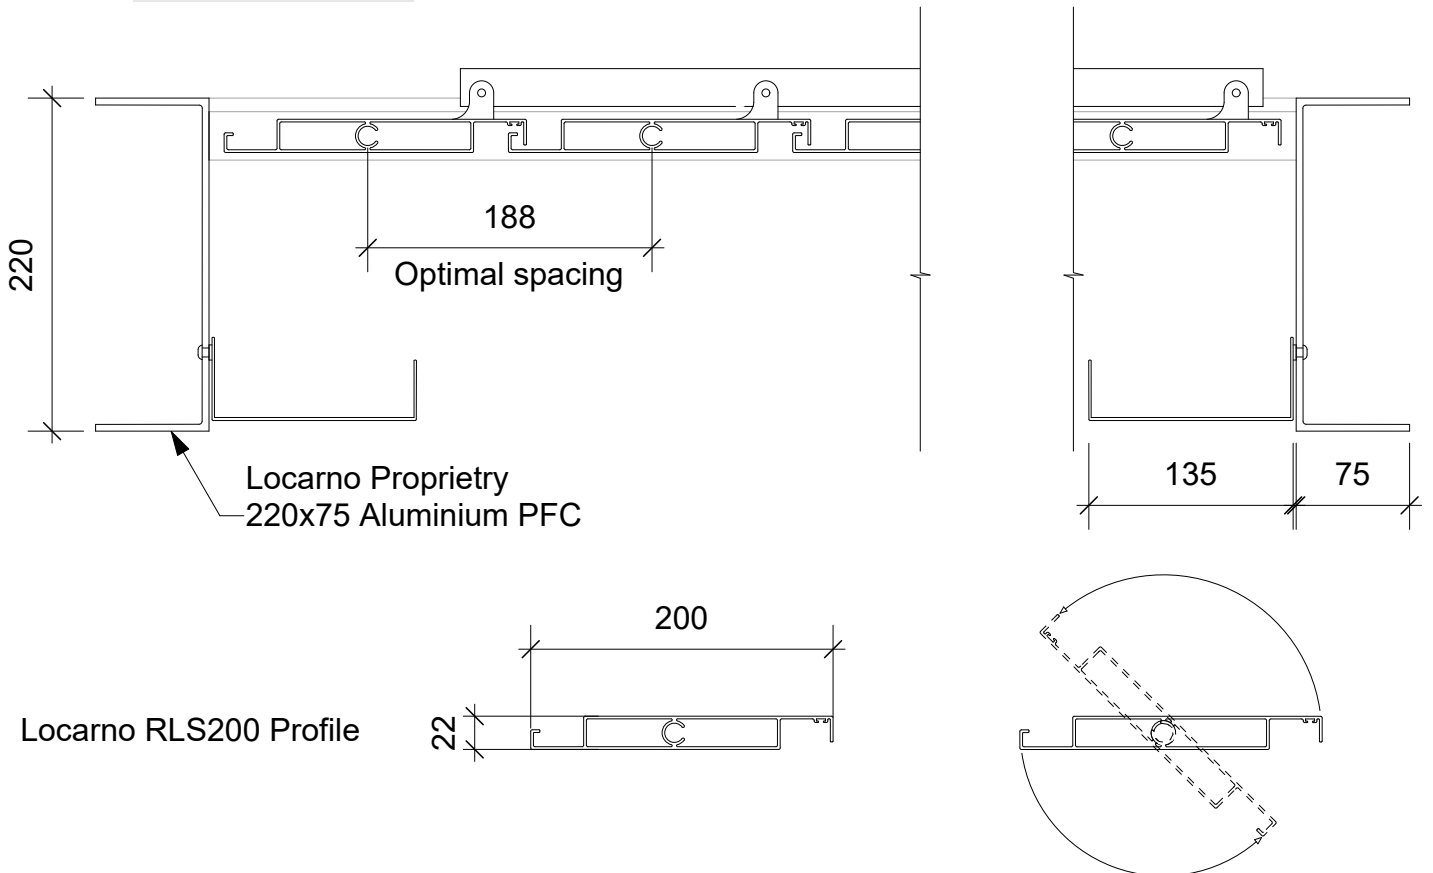

PIVOT SECTION RHS FRAME

SPAN SECTION

Louvres can be oriented at right angles or parallel to the building

TITLE	RLS200 - Technical Data	
VERSION	A	DATE MODIFIED: 10 Feb 2026
Technical specification subject to change without notice.		

09 525 2525
 info@locarno.co.nz
 locarno.co.nz
 (c) Locarno Louvres 2026

**PIVOT SECTION
PFC FRAME**

SPAN SECTION

Louvres can be oriented at right angles or parallel to the building

TITLE	RLS200 - Technical Data	
VERSION	A	DATE MODIFIED: 10 Feb 2026
Technical specification subject to change without notice.		