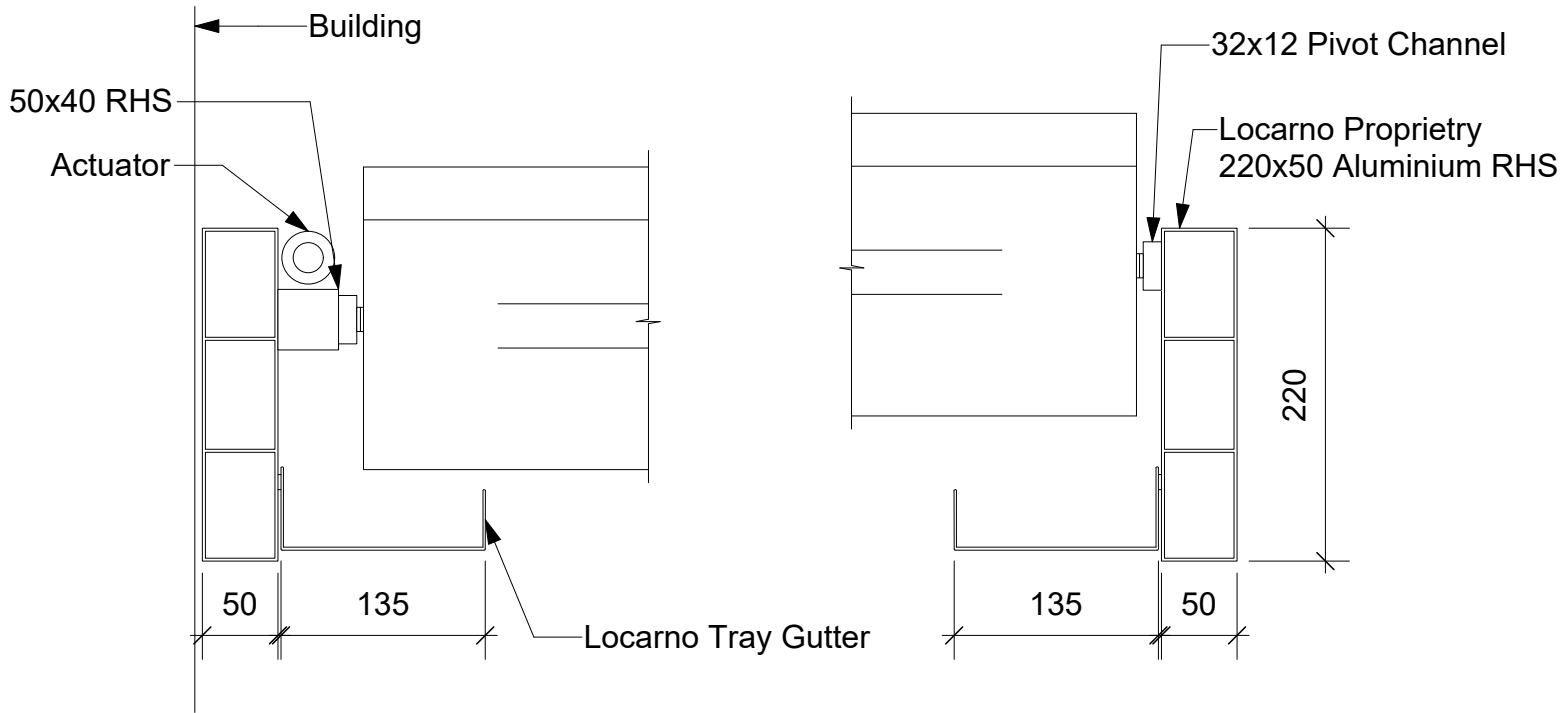

PIVOT SECTION RHS FRAME

SPAN SECTION

Louvres can be oriented at right angles or parallel to the building

TITLE	RLS200 - Technical Data	
VERSION	A	DATE MODIFIED: 10 Feb 2026
Technical specification subject to change without notice.		

09 525 2525
 info@locarno.co.nz
 locarno.co.nz
 (c) Locarno Louvres 2026

**PIVOT SECTION
PFC FRAME**

SPAN SECTION

Louvres can be oriented at right angles or parallel to the building

TITLE	RLS200 - Technical Data	
VERSION	A	DATE MODIFIED: 10 Feb 2026
Technical specification subject to change without notice.		