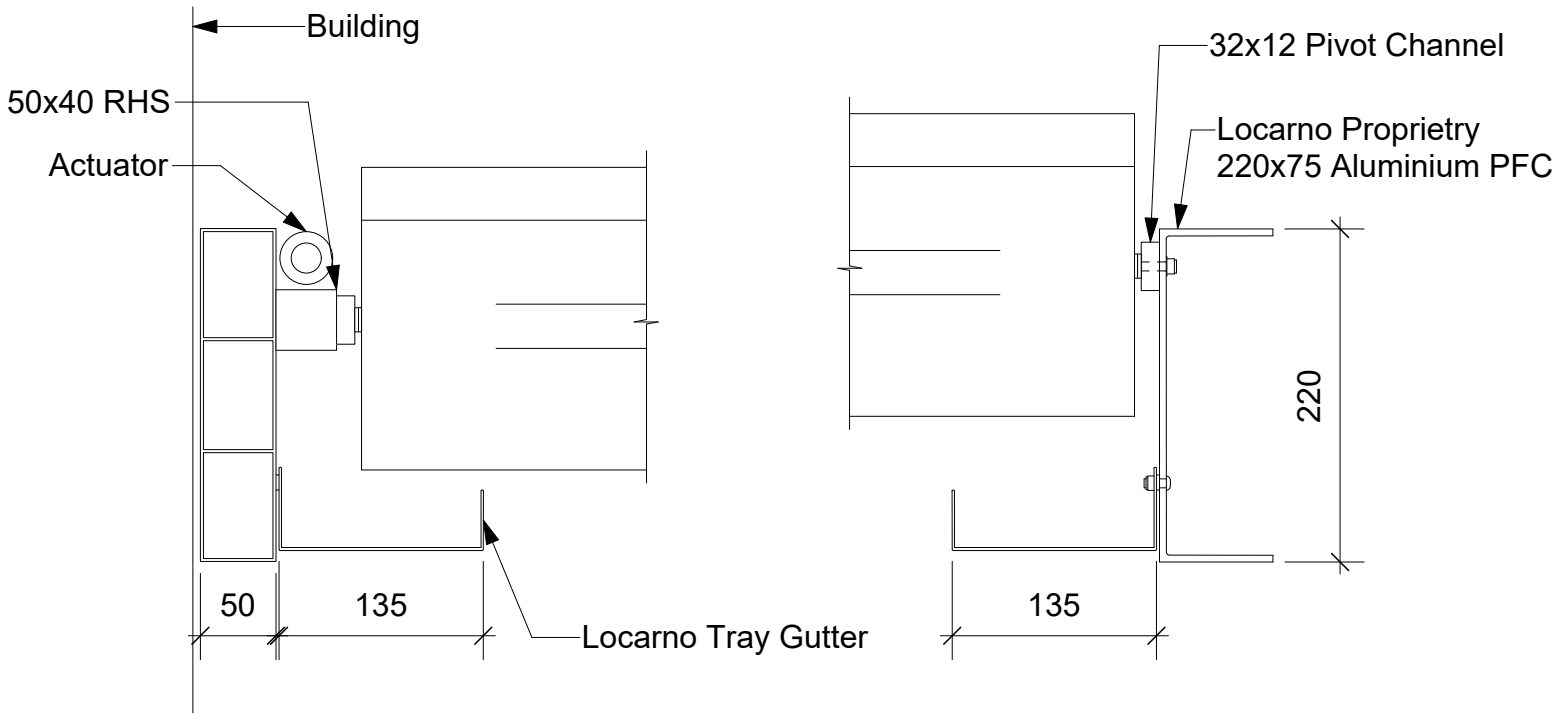

PIVOT SECTION RHS FRAME

SPAN SECTION

Louvres can be oriented at right angles or parallel to the building

TITLE	RLS200 - Technical Data	
VERSION	A	DATE MODIFIED: 10 Feb 2026
Technical specification subject to change without notice.		

09 525 2525
 info@locarno.co.nz
 locarno.co.nz
 (c) Locarno Louvres 2026

**PIVOT SECTION
PFC FRAME**

SPAN SECTION

Louvres can be oriented at right angles or parallel to the building

TITLE	RLS200 - Technical Data	
VERSION	A	DATE MODIFIED: 10 Feb 2026
Technical specification subject to change without notice.		