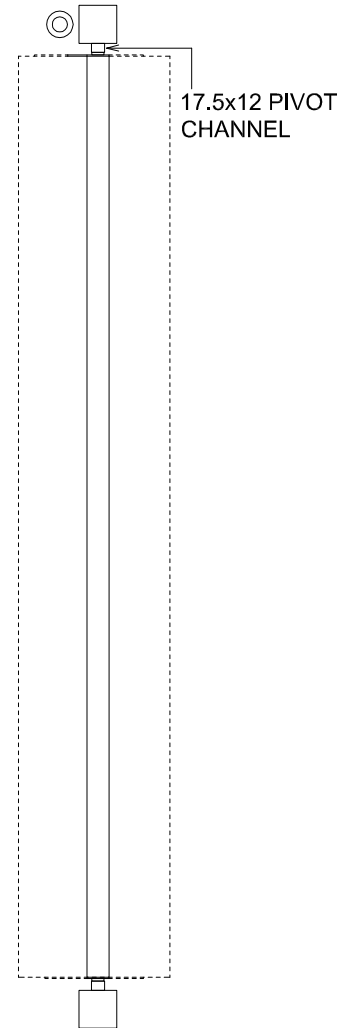

RL200 >> VERTICAL CONFIGURATION >> OPERABLE

FRONT ELEVATION

SIDE ELEVATION

PLAN with rotation