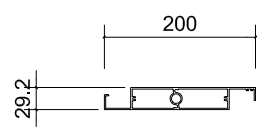

# RL200 >> HORIZONTAL CONFIGURATION >> OPERABLE

FRONT ELEVATION

SIDE ELEVATION

PLAN with rotation

LOUVRE CAN ALSO BE CONFIGURED VERTICALLY OR OVERHEAD (NON-WEATHERTIGHT)

4.07

Scale : 1:10  
Date Modified : 21.01.11