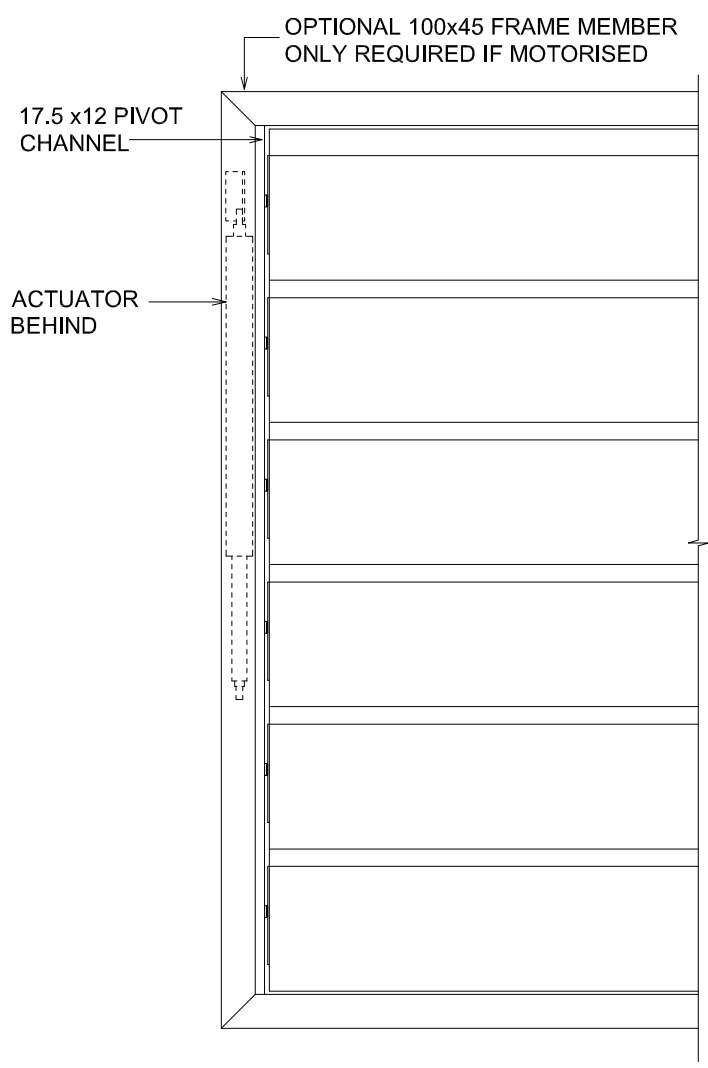

# RL200 >> HORIZONTAL CONFIGURATION >> OPERABLE

FRONT ELEVATION

SIDE ELEVATION

PLAN with rotation

LOUVRE CAN ALSO BE CONFIGURED VERTICALLY OR OVERHEAD (NON-WEATHERTIGHT)

4.07

Scale : 1:10  
Date Modified : 21.01.11