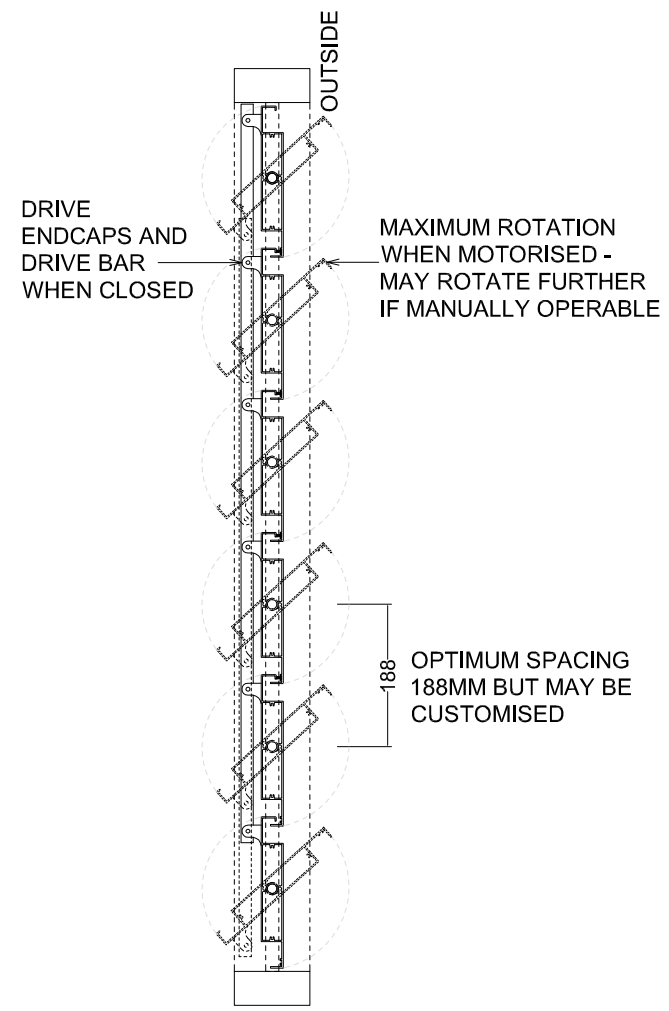

# RL200 >> HORIZONTAL CONFIGURATION >> OPERABLE

FRONT ELEVATION

SIDE ELEVATION

PLAN with rotation

LOUVRE CAN ALSO BE CONFIGURED VERTICALLY OR OVERHEAD (NON-WEATHERTIGHT)

4.07

Scale : 1:10  
Date Modified : 21.01.11