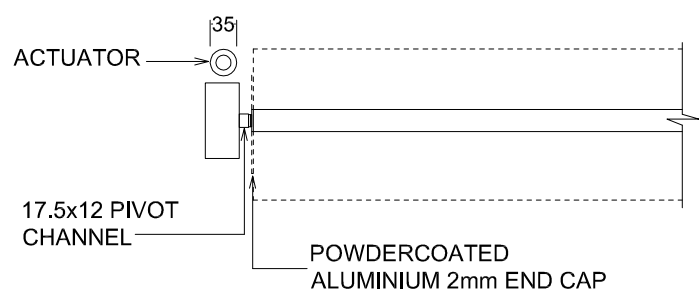

# RL200 >> HORIZONTAL CONFIGURATION >> OPERABLE

FRONT ELEVATION

SIDE ELEVATION

PLAN with rotation

LOUVRE CAN ALSO BE CONFIGURED VERTICALLY OR OVERHEAD (NON-WEATHERTIGHT)

4.07

Scale : 1:10  
Date Modified : 21.01.11