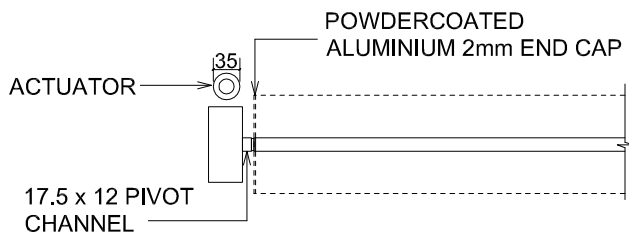

RL130 >> HORIZONTAL CONFIGURATION >> OPERABLE

FRONT ELEVATION

SIDE ELEVATION

PLAN with rotation

LOUVRE CAN ALSO BE CONFIGURED VERTICALLY OR OVERHEAD (NON-WEATHERTIGHT)