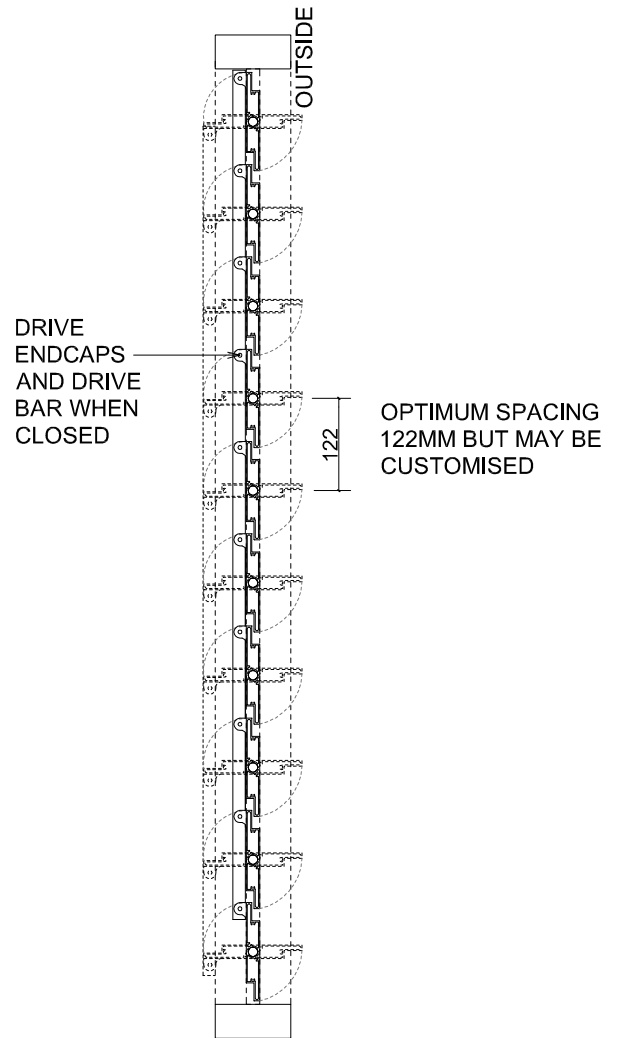

RL130 >> HORIZONTAL CONFIGURATION >> OPERABLE

FRONT ELEVATION

SIDE ELEVATION

PLAN with rotation

LOUVRE CAN ALSO BE CONFIGURED VERTICALLY OR OVERHEAD (NON-WEATHERTIGHT)