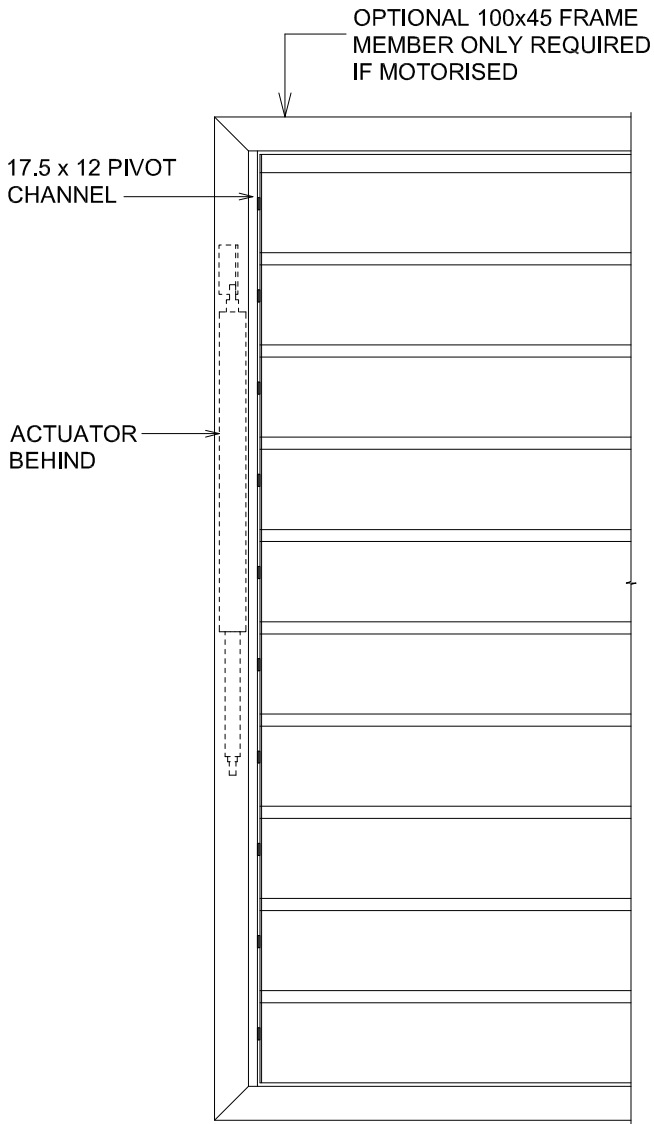

RL130 >> HORIZONTAL CONFIGURATION >> OPERABLE

FRONT ELEVATION

SIDE ELEVATION

PLAN with rotation

LOUVRE CAN ALSO BE CONFIGURED VERTICALLY OR OVERHEAD (NON-WEATHERTIGHT)