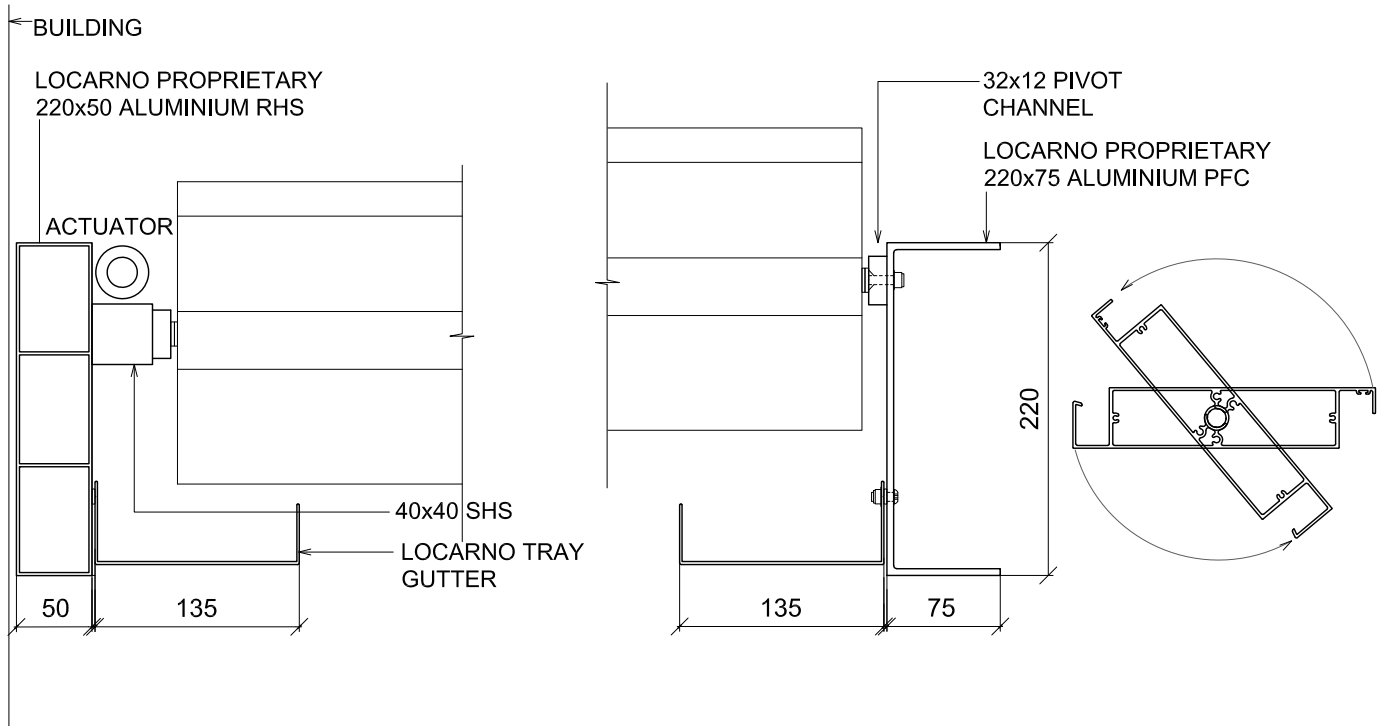

RLY200 >> SINGLE BAY LOUVRE ROOF >> RHS FRAME

>>SHORT SECTION

>>LONG SECTION

LOUVRES CAN BE ORIENTATED AT RIGHT ANGLES OR PARALLEL TO THE BUILDING

LOCARNO LOUVRES	3.05	Scale : 1:5 Date Modified : 08.10.19	p +64 9 525 2525 e info@locarno.co.nz www.locarno.co.nz (c) LOCARNO LOUVRES 2019
----------------------------	-------------	---	---

Product Manual 2019 (c) Locarno Louvres, Technical Specification subject to change without notice.

RLY200 >> SINGLE BAY LOUVRE ROOF >> PFC FRAME

>>SHORT SECTION

>>LONG SECTION

LOUVRES CAN BE ORIENTATED AT RIGHT ANGLES OR PARALLEL TO THE BUILDING