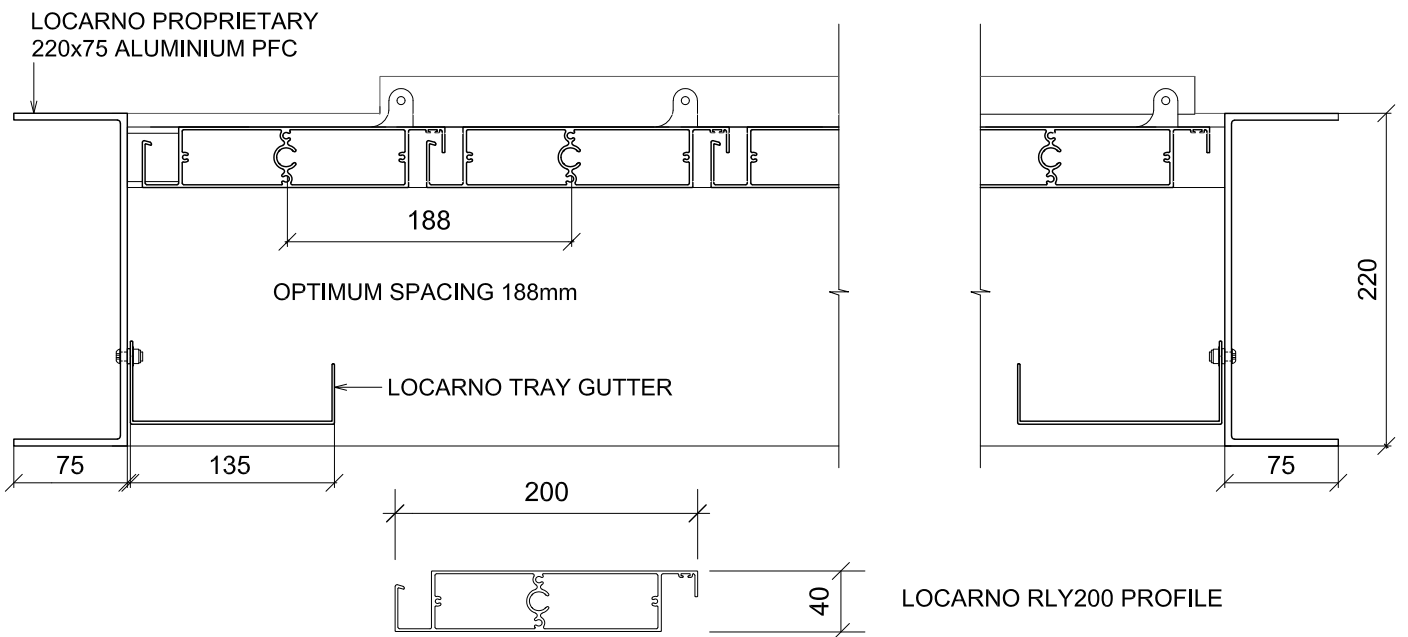

RLY200 >> SINGLE BAY LOUVRE ROOF >> RHS FRAME

>>SHORT SECTION

>>LONG SECTION

LOUVRES CAN BE ORIENTATED AT RIGHT ANGLES OR PARALLEL TO THE BUILDING

LOCARNO LOUVRES	3.05	Scale : 1:5 Date Modified : 08.10.19	p +64 9 525 2525 e info@locarno.co.nz www.locarno.co.nz (c) LOCARNO LOUVRES 2019
----------------------------	-------------	---	---

Product Manual 2019 (c) Locarno Louvres, Technical Specification subject to change without notice.

RLY200 >> SINGLE BAY LOUVRE ROOF >> PFC FRAME

>>SHORT SECTION

>>LONG SECTION

LOUVRES CAN BE ORIENTATED AT RIGHT ANGLES OR PARALLEL TO THE BUILDING