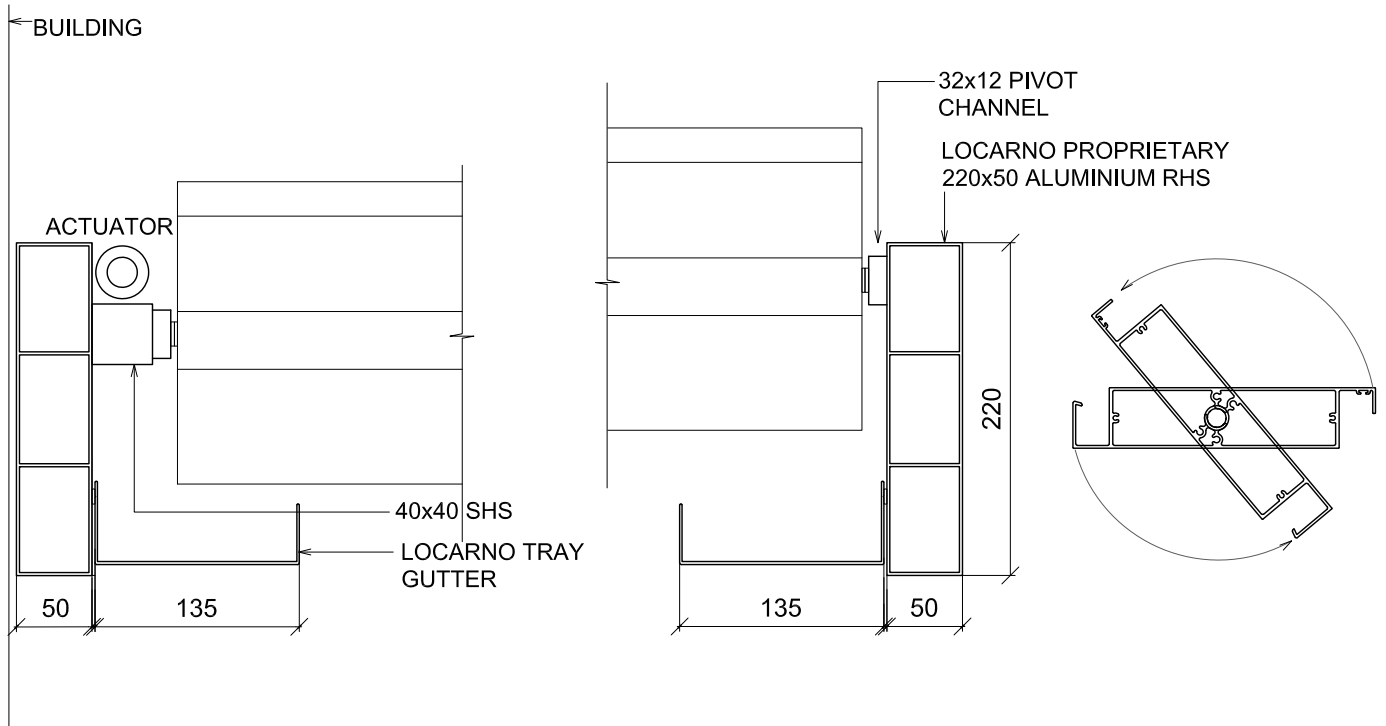

RLY200 >> SINGLE BAY LOUVRE ROOF >> RHS FRAME

>>SHORT SECTION

>>LONG SECTION

LOUVRES CAN BE ORIENTATED AT RIGHT ANGLES OR PARALLEL TO THE BUILDING

LOCARNO LOUVRES	3.05	Scale : 1:5 Date Modified : 08.10.19	p +64 9 525 2525 e info@locarno.co.nz www.locarno.co.nz (c) LOCARNO LOUVRES 2019
----------------------------	-------------	---	---

Product Manual 2019 (c) Locarno Louvres, Technical Specification subject to change without notice.

RLY200 >> SINGLE BAY LOUVRE ROOF >> PFC FRAME

>>SHORT SECTION

>>LONG SECTION

LOUVRES CAN BE ORIENTATED AT RIGHT ANGLES OR PARALLEL TO THE BUILDING