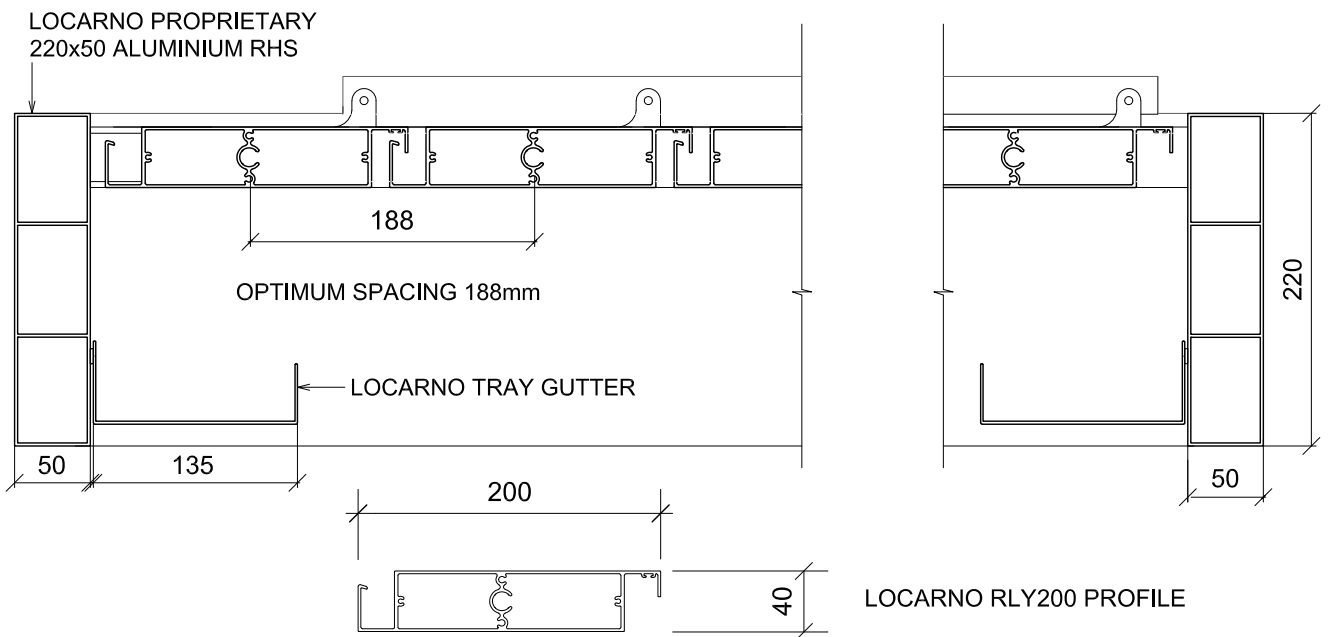

RLY200 >> SINGLE BAY LOUVRE ROOF >> RHS FRAME

>>SHORT SECTION

>>LONG SECTION

LOUVRES CAN BE ORIENTATED AT RIGHT ANGLES OR PARALLEL TO THE BUILDING

LOCARNO LOUVRES	3.05	Scale : 1:5 Date Modified : 08.10.19	p +64 9 525 2525 e info@locarno.co.nz www.locarno.co.nz (c) LOCARNO LOUVRES 2019
----------------------------	-------------	---	---

Product Manual 2019 (c) Locarno Louvres, Technical Specification subject to change without notice.

RLY200 >> SINGLE BAY LOUVRE ROOF >> PFC FRAME

>>SHORT SECTION

>>LONG SECTION

LOUVRES CAN BE ORIENTATED AT RIGHT ANGLES OR PARALLEL TO THE BUILDING