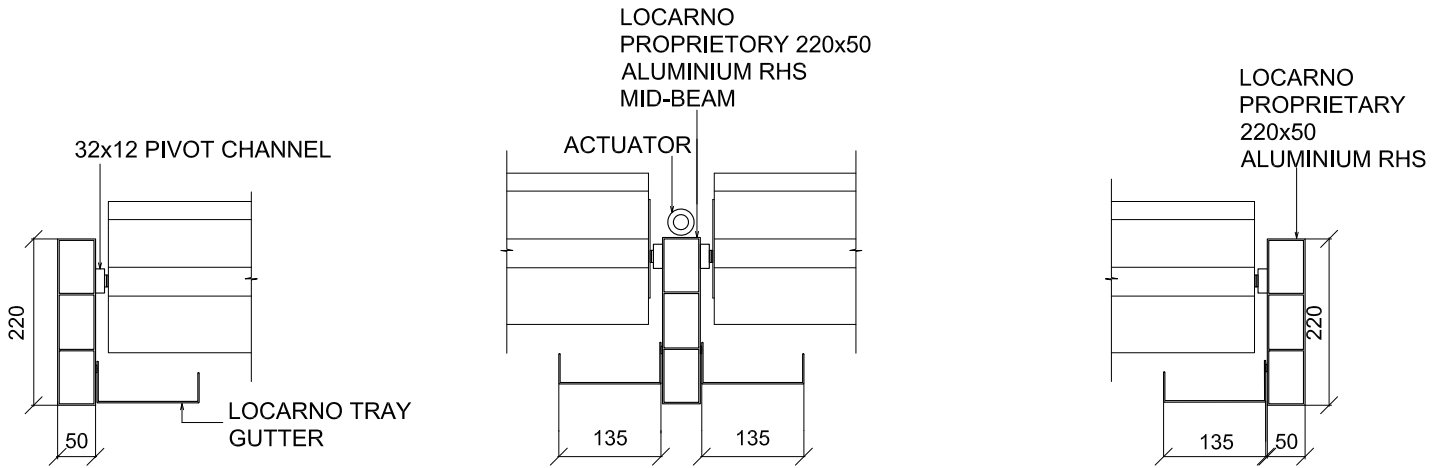

# RLY200 >> DOUBLE BAY LOUVRE ROOF >> RHS FRAME

## >>SHORT SECTION

LOCARNO RLY200 PROFILE

LOUVRES CAN BE ORIENTATED AT RIGHT ANGLES OR PARALLEL TO THE BUILDING