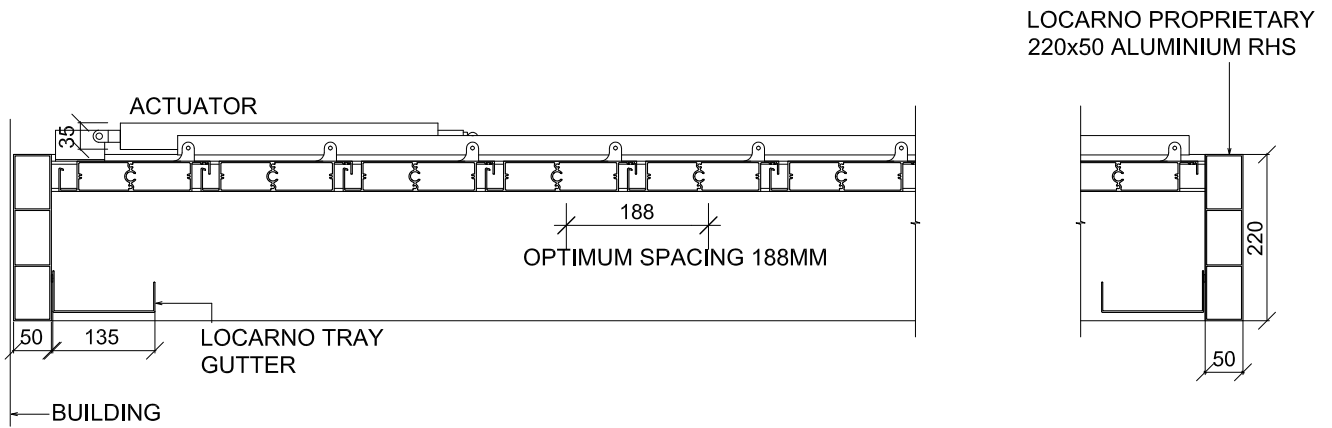

# RLY200 >> DOUBLE BAY LOUVRE ROOF >> RHS FRAME

## >>LONG SECTION

## >>SHORT SECTION

LOCARNO RLY200 PROFILE

LOUVRES CAN BE ORIENTATED AT RIGHT ANGLES OR PARALLEL TO THE BUILDING