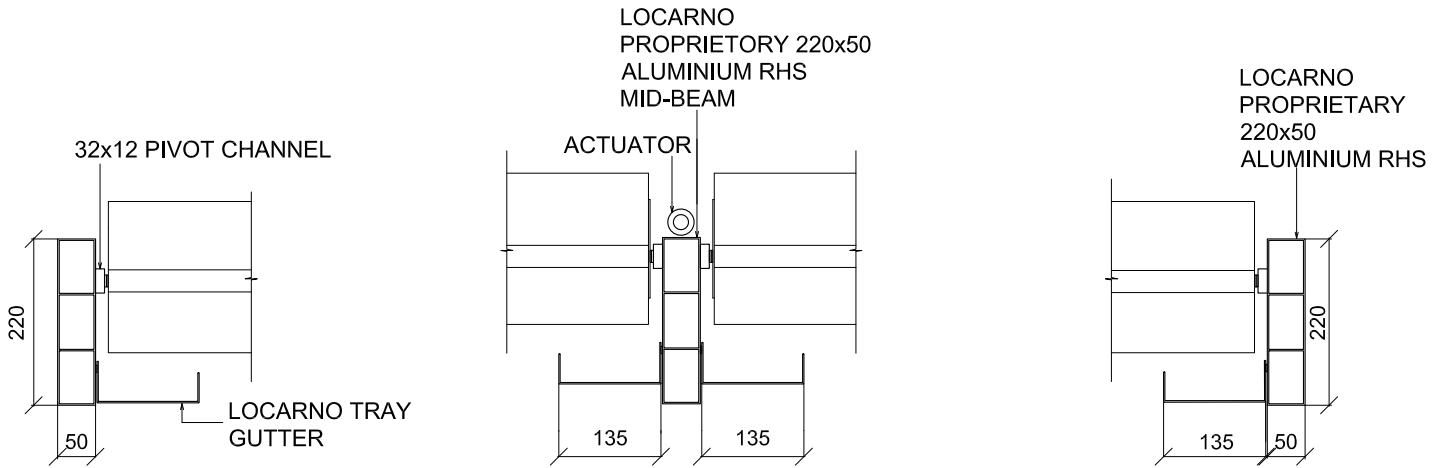

RLX200 >> DOUBLE BAY LOUVRE ROOF >> RHS FRAME

>>LONG SECTION

>>SHORT SECTION

LOCARNO RLX200 PROFILE

LOUVRES CAN BE ORIENTATED AT RIGHT ANGLES OR PARALLEL TO THE BUILDING

LOCARNO LOUVRES

3.04

Scale : 1:10
Date Modified : 08.10.19

p +64 9 525 2525
e info@locarno.co.nz
www.locarno.co.nz
(c) LOCARNO LOUVRES 2019

RLX200 >> DOUBLE BAY LOUVRE ROOF >> PFC FRAME

>>LONG SECTION

>>SHORT SECTION

LOCARNO RLX200 PROFILE

LOUVRES CAN BE ORIENTATED AT RIGHT ANGLES OR PARALLEL TO THE BUILDING