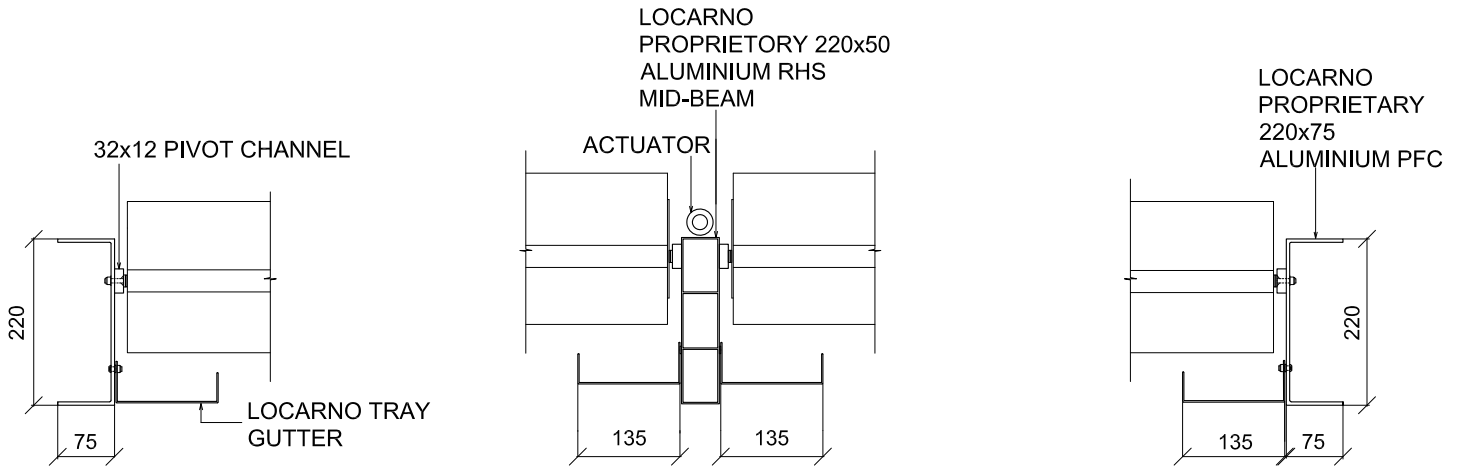

RLX200 >> DOUBLE BAY LOUVRE ROOF >> RHS FRAME

>>LONG SECTION

>>SHORT SECTION

LOCARNO RLX200 PROFILE

LOUVRES CAN BE ORIENTATED AT RIGHT ANGLES OR PARALLEL TO THE BUILDING

LOCARNO LOUVRES

3.04

Scale : 1:10
Date Modified : 08.10.19

p +64 9 525 2525
e info@locarno.co.nz
www.locarno.co.nz
(c) LOCARNO LOUVRES 2019

RLX200 >> DOUBLE BAY LOUVRE ROOF >> PFC FRAME

>>LONG SECTION

>>SHORT SECTION

LOCARNO RLX200 PROFILE

LOUVRES CAN BE ORIENTATED AT RIGHT ANGLES OR PARALLEL TO THE BUILDING