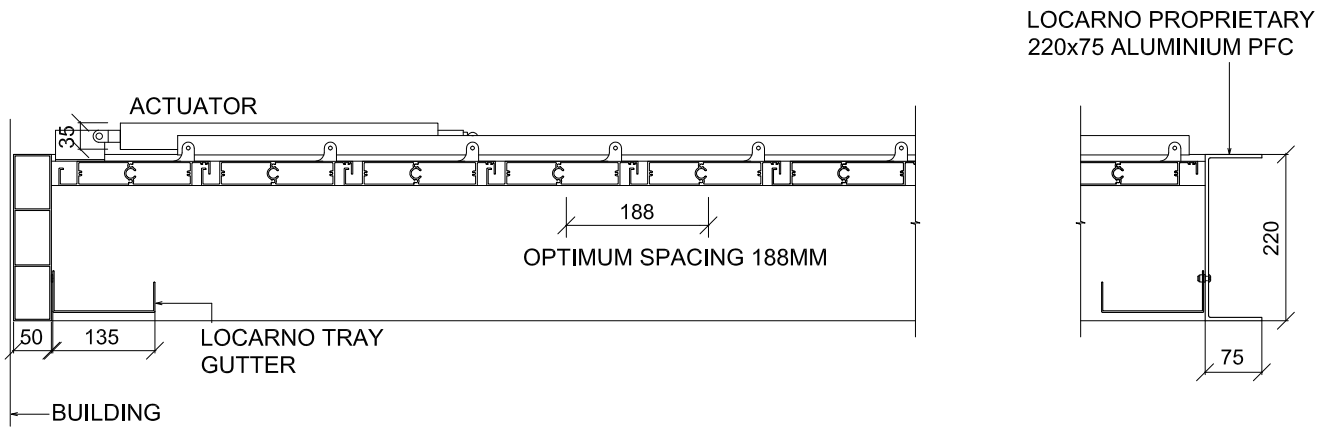

RLX200 >> DOUBLE BAY LOUVRE ROOF >> RHS FRAME

>>LONG SECTION

>>SHORT SECTION

LOCARNO RLX200 PROFILE

LOUVRES CAN BE ORIENTATED AT RIGHT ANGLES OR PARALLEL TO THE BUILDING

LOCARNO LOUVRES

3.04

Scale : 1:10
Date Modified : 08.10.19

p +64 9 525 2525
e info@locarno.co.nz
www.locarno.co.nz
(c) LOCARNO LOUVRES 2019

RLX200 >> DOUBLE BAY LOUVRE ROOF >> PFC FRAME

>>LONG SECTION

>>SHORT SECTION

LOCARNO RLX200 PROFILE

LOUVRES CAN BE ORIENTATED AT RIGHT ANGLES OR PARALLEL TO THE BUILDING