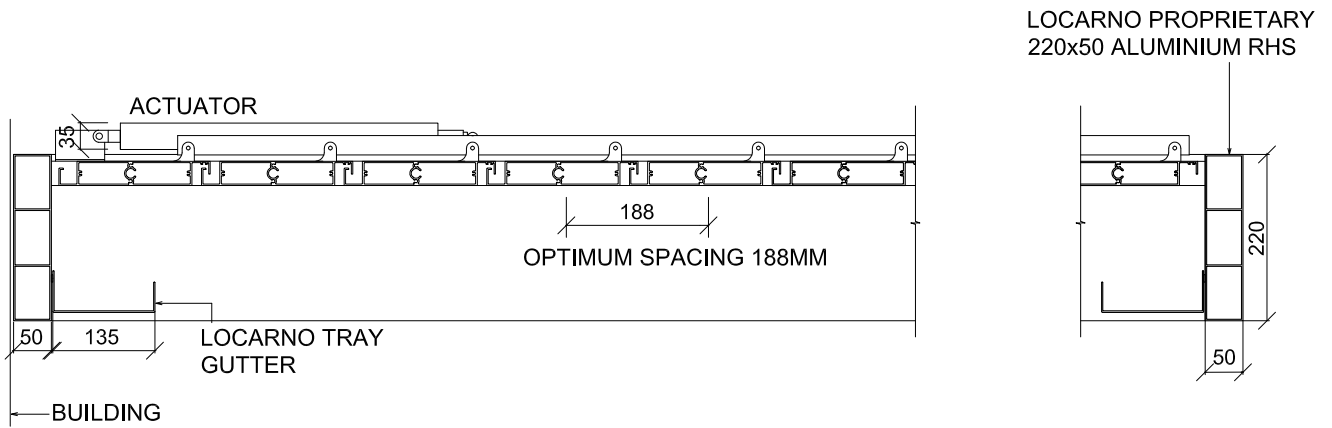

RLX200 >> DOUBLE BAY LOUVRE ROOF >> RHS FRAME

>>LONG SECTION

>>SHORT SECTION

LOCARNO RLX200 PROFILE

LOUVRES CAN BE ORIENTATED AT RIGHT ANGLES OR PARALLEL TO THE BUILDING

LOCARNO LOUVRES

3.04

Scale : 1:10
Date Modified : 08.10.19

p +64 9 525 2525
e info@locarno.co.nz
www.locarno.co.nz
(c) LOCARNO LOUVRES 2019

RLX200 >> DOUBLE BAY LOUVRE ROOF >> PFC FRAME

>>LONG SECTION

>>SHORT SECTION

LOCARNO RLX200 PROFILE

LOUVRES CAN BE ORIENTATED AT RIGHT ANGLES OR PARALLEL TO THE BUILDING