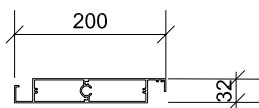

RLX200 >> DOUBLE BAY LOUVRE ROOF >> RHS FRAME

>>LONG SECTION

>>SHORT SECTION

LOCARNO RLX200 PROFILE

LOUVRES CAN BE ORIENTATED AT RIGHT ANGLES OR PARALLEL TO THE BUILDING

LOCARNO LOUVRES

3.04

Scale : 1:10
Date Modified : 08.10.19