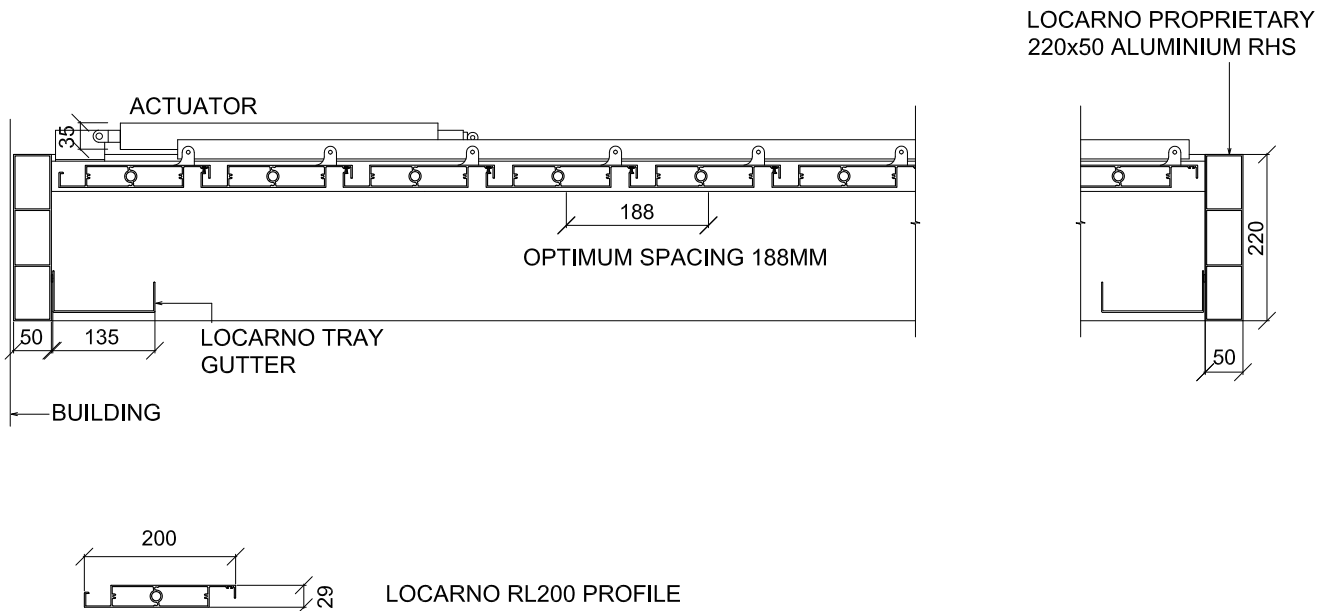

# RL200 >> DOUBLE BAY LOUVRE ROOF >> RHS FRAME

## >>LONG SECTION

## >>SHORT SECTION

LOUVRES CAN BE ORIENTATED AT RIGHT ANGLES OR PARALLEL TO THE BUILDING