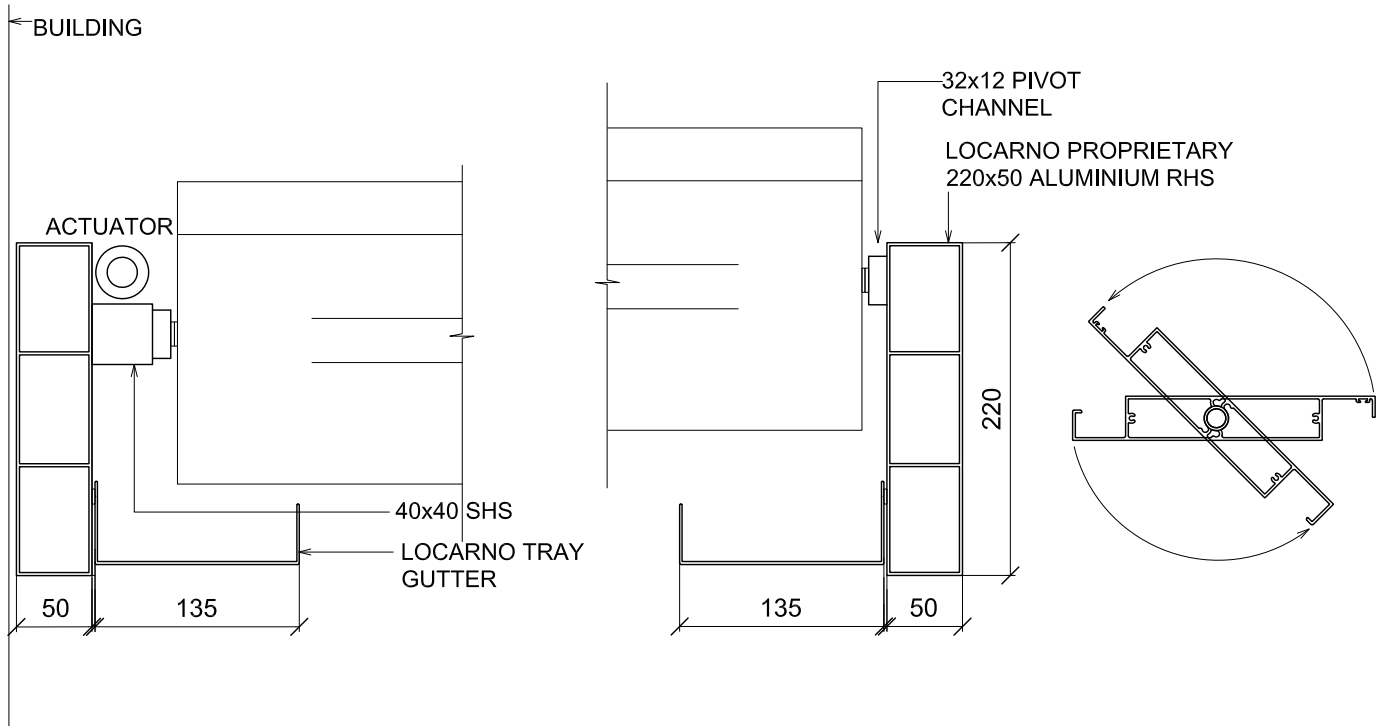

# RL200 >> SINGLE BAY LOUVRE ROOF >> RHS FRAME

## >>LONG SECTION

LOUVRES CAN BE ORIENTATED AT RIGHT ANGLES OR PARALLEL TO THE BUILDING

<p><b>LOCARNO LOUVRES</b></p>	<p>3.01</p>	<p>Scale : 1:5 Date Modified : 08.10.19</p>	<p>p +64 9 525 2525 e info@locarno.co.nz www.locarno.co.nz (c) LOCARNO LOUVRES 2019</p>
-----------------------------------	-------------	---	---