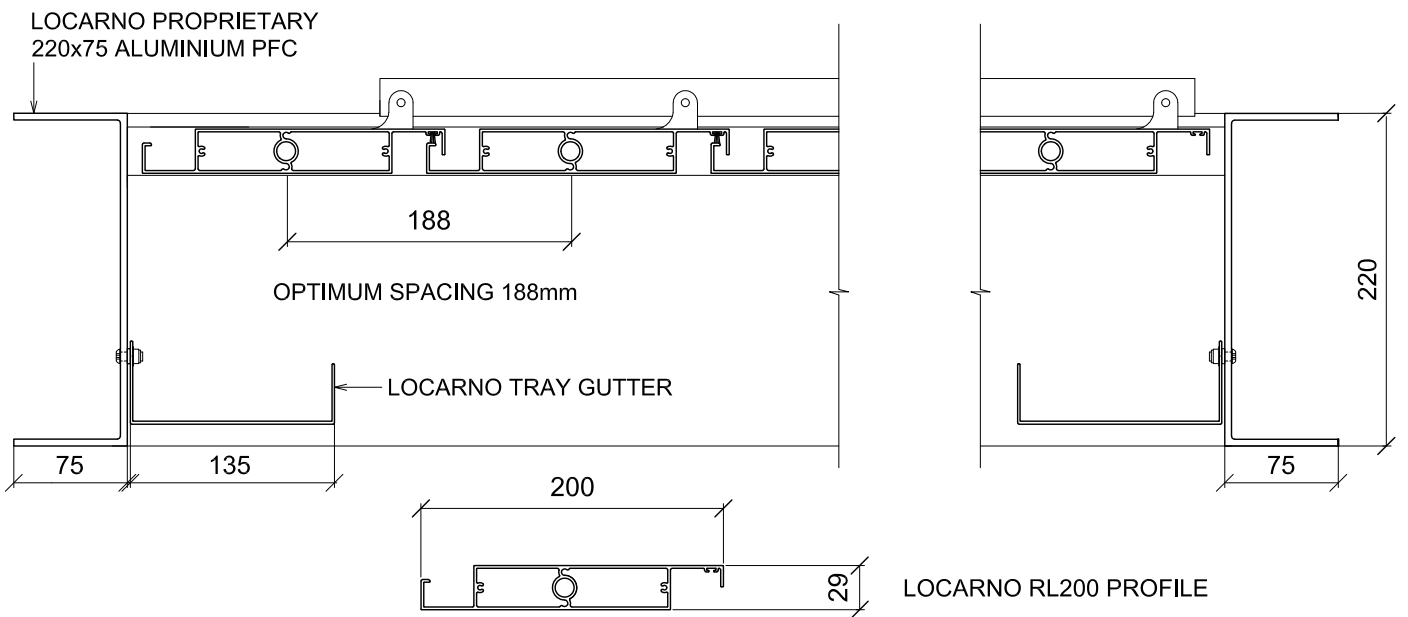

>>LONG SECTION

LOUVRES CAN BE ORIENTATED AT RIGHT ANGLES OR PARALLEL TO THE BUILDING

LOCARNO LOUVRES

3.01

Scale : 1:5

Date Modified : 08.10.19

p +64 9 525 2525
e info@locarno.co.nz
www.locarno.co.nz
(c) LOCARNO LOUVRES 2019