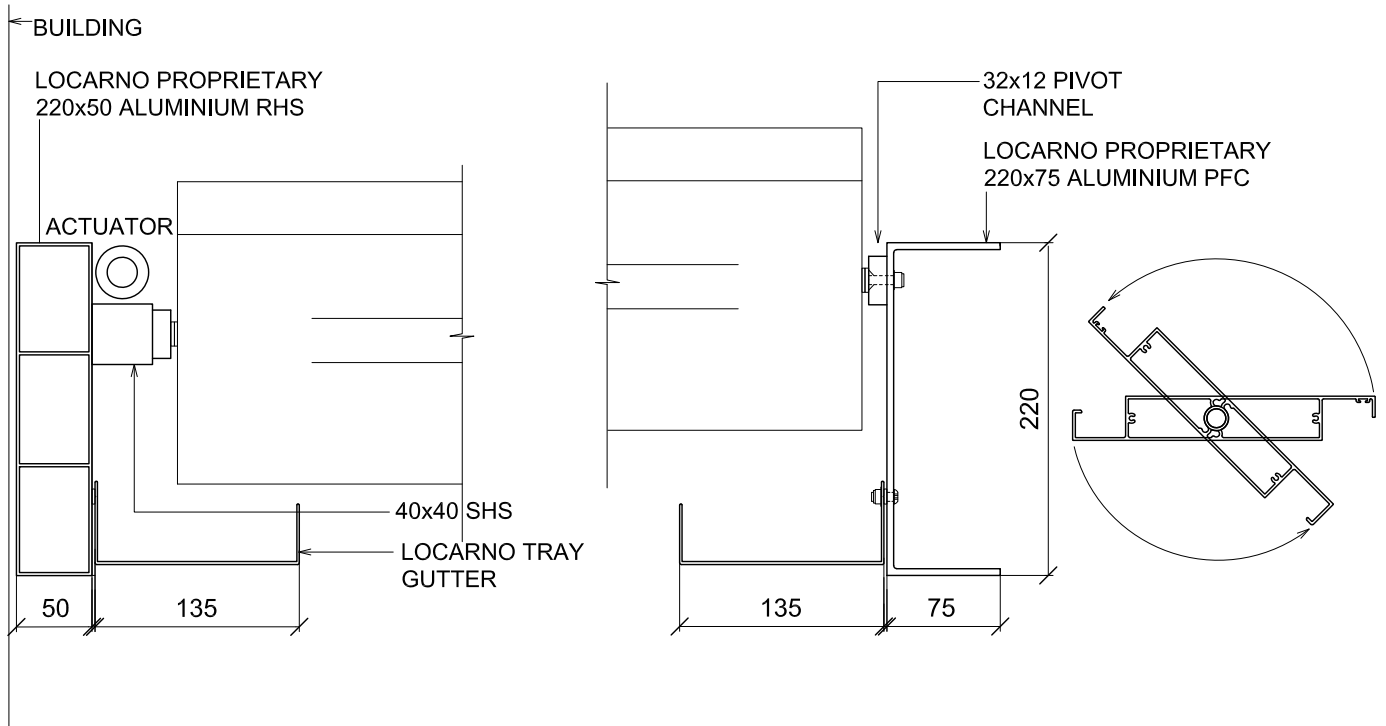

RL200 >> SINGLE BAY LOUVRE ROOF >> PFC FRAME

>>SHORT SECTION