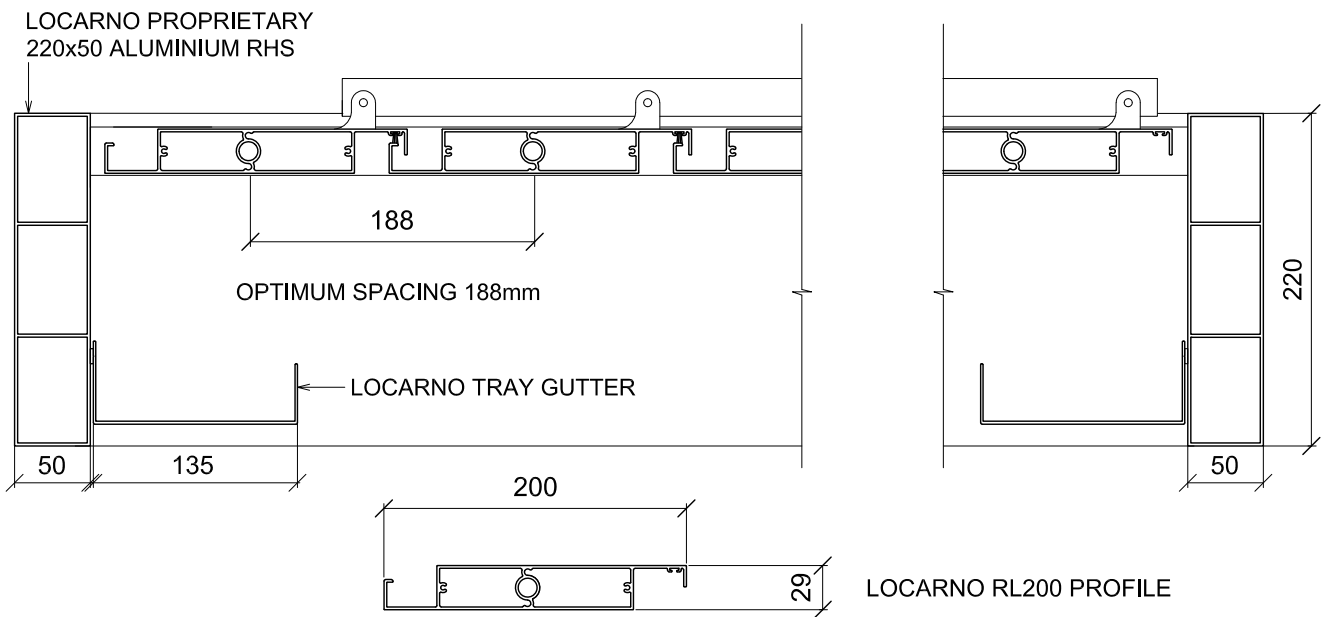

# RL200 >> SINGLE BAY LOUVRE ROOF >> RHS FRAME

## >>LONG SECTION

LOUVRES CAN BE ORIENTATED AT RIGHT ANGLES OR PARALLEL TO THE BUILDING

<p><b>LOCARNO LOUVRES</b></p>	<p>3.01</p>	<p>Scale : 1:5 Date Modified : 08.10.19</p>	<p>p +64 9 525 2525 e info@locarno.co.nz www.locarno.co.nz (c) LOCARNO LOUVRES 2019</p>
-----------------------------------	-------------	---	---